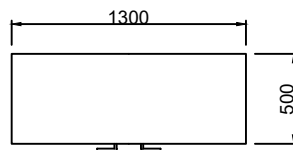

Detail A

IIT DHARWAD

HOSTEL FURNITURE

HOSTEL WARDROBE

Cot frame detail

Detail A - Stiffner

IIT DHARWAD

HOSTEL FURNITURE