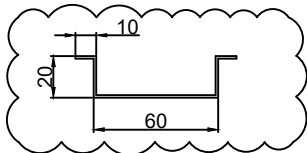

Detail A

IIT DHARWAD

HOSTEL FURNITURE

HOSTEL WARDROBE

Cot frame detail

Detail A - Stiffner

IIT DHARWAD

HOSTEL FURNITURE