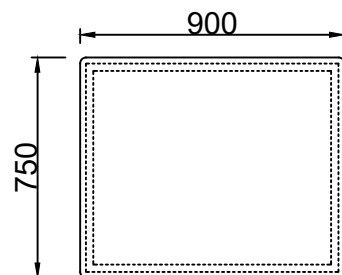

Top View

IIT DHARWAD

HOSTEL FURNITURE

HOSTEL TABLE